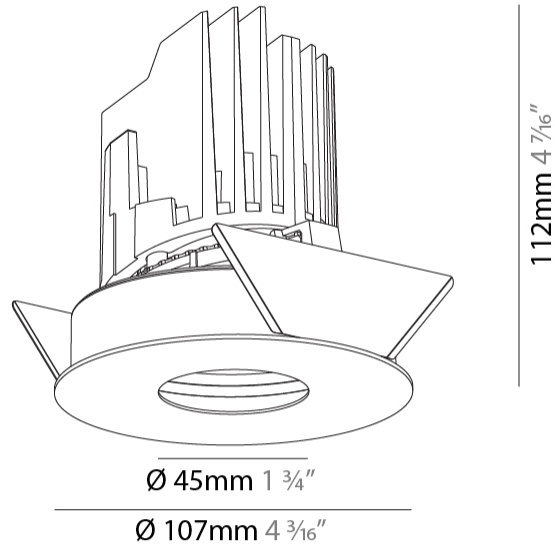

GENERAL

Series: Bioniq
 Subseries: Bioniq Round Pinhole
 Brand: Prolicht
 Division: Architectural
 Mounting Type: Recessed
 Mounting Location: Ceiling
 Subcategory: Downlight

PHYSICAL

Shape: Round
 Diameter (mm): 107
 Diameter (in): 4 3/16
 Height (mm): 112
 Height (in): 4 7/16
 Ceiling Thickness (mm): 10 / 12.5 / 15
 Ceiling Thickness (in): 3/8 or 1/2 or 9/16
 Min. Recessing Depth (mm): 130
 Min. Recessing Depth (in): 5 1/8
 Light Distribution: Adjustable / Downlight
 Weight (kg): 0.473
 Weight (lbs): 1.04
 Fixture Finish: SSR / BKV / CWI / CRY / HAB / UFT / ITA / RUA / FTG / MYG / LOD / PUS / FRO / FUP / KIA / POP / BLS / SPG / MEY / GOH / GUM / CHC / COM / ABZ / JAG / OBR / MOS / ROR
 Fixture Material: Aluminum Die Cast
 Cut-out Measurements: 98mm / 3 7/8"

OPTICAL

Reflector°: 10
 Adjustability: Rotational 355°; Tilt 30°

RATINGS AND CERTIFICATIONS

Certified By: Certified for North American Standards
 IP rating: IP20

BIONIQ ROUND PINHOLE RECESSED

A37861-

PROJECT

GENERAL

Series: Bioniq
 Subseries: Bioniq Round Pinhole
 Brand: Prolicht
 Division: Architectural
 Mounting Type: Recessed
 Mounting Location: Ceiling
 Subcategory: Downlight

PHYSICAL

Shape: Round
 Diameter (mm): 107
 Diameter (in): 4 ³/₁₆
 Height (mm): 112
 Height (in): 4 ⁷/₁₆
 Ceiling Thickness (mm): 10 / 12.5 / 15
 Ceiling Thickness (in): 3/8 or 1/2 or 9/16
 Min. Recessing Depth (mm): 130
 Min. Recessing Depth (in): 5 ¹/₈
 Light Distribution: Adjustable / Downlight
 Weight (kg): 0.47
 Weight (lbs): 1.04
 Fixture Finish: SSR / BKV / CWI / CRY / HAB / UFT / ITA / RUA / FTG / MYG / LOD / PUS / FRO / FUP / KIA / POP / BLS / SPG / MEY / GOH / GUM / CHC / COM / ABZ / JAG / OBR / MOS / ROR
 Fixture Material: Aluminum Die Cast
 Cut-out Measurements: 98mm / 3 7/8"