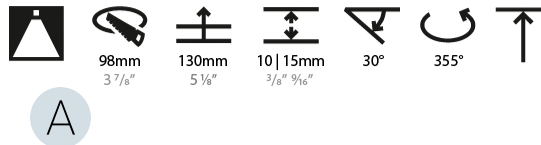

Series: Bioniq
Subseries: Bioniq Round Pinhole
Brand: Prolicht
Division: Architectural
Mounting Type: Recessed
Mounting Location: Ceiling
Subcategory: Downlight

PHYSICAL

Shape: Round
Diameter (mm): 107
Diameter (in): 4 3/16
Height (mm): 112
Height (in): 4 7/16
Ceiling Thickness (mm): 10 / 12.5 / 15
Ceiling Thickness (in): 3/8 or 1/2 or 9/16
Min. Recessing Depth (mm): 130
Min. Recessing Depth (in): 5 1/8
Light Distribution: Adjustable / Downlight
Weight (kg): 0.473
Weight (lbs): 1.04
Fixture Finish: SSR / BKV / CWI / CRY / HAB / UFT / ITA / RUA / FTG / MYG / LOD / PUS / FRO / FUP / KIA / POP / BLS / SPG / MEY / GOH / GUM / CHC / COM / ABZ / JAG / OBR / MOS / ROR
Fixture Material: Aluminum Die Cast
Cut-out Measurements: 98mm / 3 7/8"

ELECTRICAL

Lamp Type: LED
Input Wattage (W): 13.2 / 16.5
Total Output Wattage (W): 12 / 15
Dimming: Tri-Mode (Non-Dimming and Phase Dimming (120Vac only) and 0-10V Dimming)
Driver Included: No
Driver Location: Recessed Housing
Driver Type: Constant Current - Universal
Housing: See components
Input Voltage (V): 120 - 277
Constant Current (MA): 350

LED

Number of LEDs: 1
Color Temperature (°K): 2700 / 3000 / 3500 / 4000
Max. Delivered Lumen (lm): 850 / 950 / 1019 / 1040
Nominal Lumen (lm): 960 / 1070 / 1156 / 1180
CRI: >90 CRI
Lamp Life (hrs): 50000

OPTICAL

Reflector°: 10
Adjustability: Rotational 355°; Tilt 30°

RATINGS AND CERTIFICATIONS

Certified By: Certified for North American Standards
IP rating: IP20